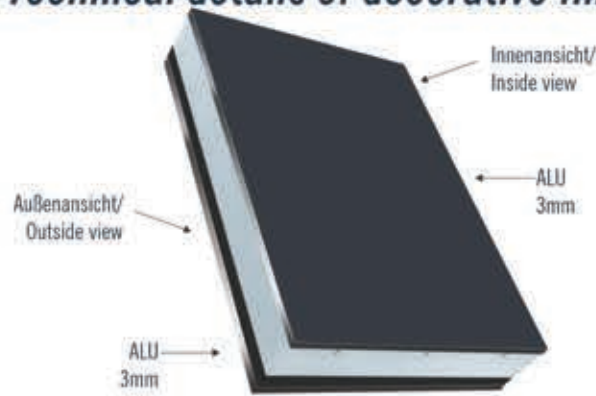

**Technische Daten von dekorativen Haustürfüllungen Elite, Elite⁺, Elite Various, Smart und Basic/
Technical details of decorative fillings Elite, Elite⁺, Elite Various, Smart and Basic**

**Beidseitig 3mm Aluminium/
Both sided AL 3mm**
Türfüllungsmaße/ Filling dimensions:
Standardgröße/ Basic: 850x2000mm
Sondergrößen/ Special: 900x2100mm,
1100x2200mm, 1250x2500mm