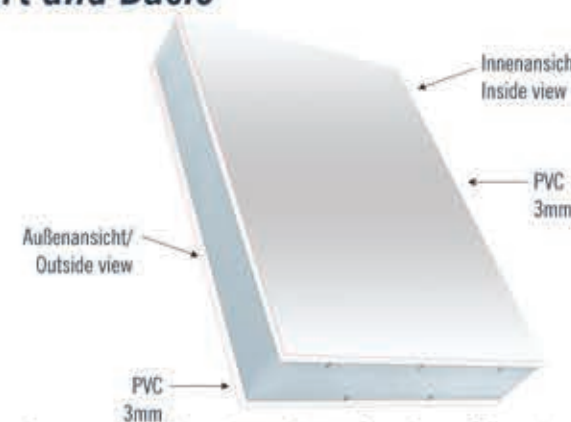

Beidseitig 3mm PVC/ Both sided PVC 3mm
Türfüllungsmaße/ Filling dimensions:
Standardgröße/ Basic: 850x2000mm
Sondergröße/ Special: 900x2100mm

Querschnitt der Türfüllung: beidseitig PVC oder ALU-Platten, dazwischen verklebtes extrudiertes Polystyrol als Dämmung, deren Stärke abhängig von der Stärke der Türfüllung ist. Standardstärken sind 24, 36 und 40mm. Weitere Stärken auf Anfrage.

Unsere Türfüllungen können in alle Standard Aluminium- und Kunststofftürprofile eingebaut werden. Die Maßtoleranz der Türfüllungen in der Stärke beträgt +/- 1mm. Bestellungen auf Maß können in Höhe und Breite bis zu 2mm abweichen./

Filling cross-section is a both sided plate – PVC, ALU – between which is glued extruded polystyrol insulation. The thickness of insulation depends on the thickness of the filling. Standard filling thickness is 24, 36, 40 mm. Different thickness can be specially ordered.

Filling can be installed in all doors made out of standard PVC or ALU profiles for entrance doors. Tolerance in the thickness of the filling is +/- 1mm. With cutting the fillings to fit a custom measure, a deviation of up to 2mm in height and width can be expected.

PVC Türfüllungen im Programm Elite sind vorhanden ausschließlich in weiss: VEKA C 152 oder SALAMANDER C 145

PVC panels from programm Elite are available only in white - VEKA C 152 or Salamander C 145