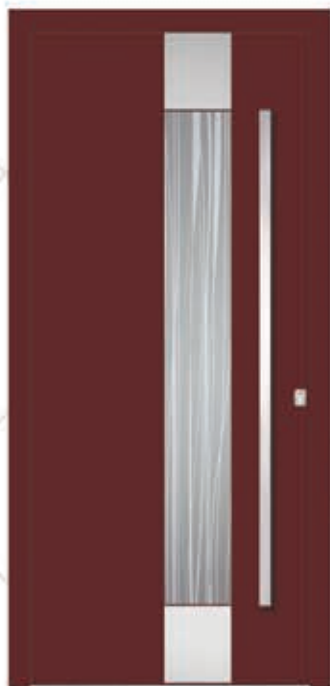

*Dieses Modell ist auch in PVC-Ausführung erhältlich
This model is available also as PVC panel*

Modell/ Model SCHAAN
Farbe RAL/ Ral colour **3004**
Verglasung/ Glass **KDP**
Applikationen/ Applications **POLIERT/ POLISHED**
Griff/ Handle **KPK 160h**
Rosette **RKP 50**